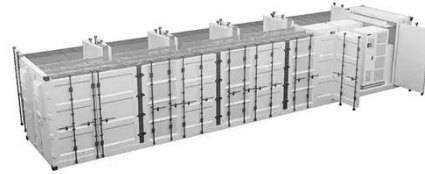

Kuwait Lithium Battery Cabinet 40kWh

Kuwait Lithium Battery Cabinet 40kWh

Safety Cabinets for Li-ion Batteries

REDA Safe Online Store, Industrial and safety equipment provider, focused on protection, helps outfit your workforce with personal PPEs from head-to-toe.

30KW 40KWh Outdoor Cabinet Lithium Battery

The 40KWh LiFePO4 small energy storage cabinet, single cell 100AH, 1 parallel 128S, 409.6V 100AH, system consists of 8 8S1P modules, 1 high-voltage control box and a double-door battery cabinet.

Solis ESS 460V 105Ah 210Ah 32Kw 40Kwh 48Kwh ...

Peak cutting and valley filling, self-use, and hybrid grid, off grid.

KUWAIT LITHIUM BATTERY

CHARGING AND SWAPPING CABINET ...

With an annual capacity of 60,000 battery modules, the new automated lithium battery production line integrates intelligent loading, high-speed laser welding technology, robotic stacking, and precision testing -- all within a ...

The 25U Solar Battery Cabinet, equipped with a 40kWh energy storage system, is a highly efficient and reliable electrical enclosure specifically designed for renewable energy applications.

- 
PV / DG Application
- 
APP Intelligent Control
- 
Multi-Unit Parallel Expansion
- 
98.8% Max. Efficiency