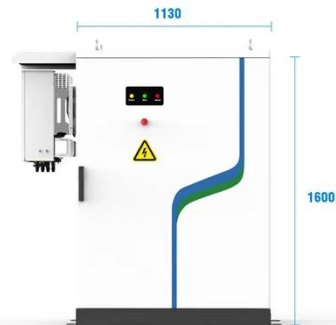

Outdoor 19-inch 25U Lithium Battery Cabinet

The 25U Solar Battery Cabinet, equipped with a 40kWh energy storage system, is a highly efficient and reliable electrical enclosure specifically designed for renewable energy applications.