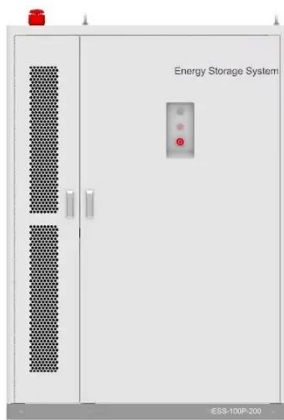

Large cabinet solar bess enclosure system

Large cabinet solar bess enclosure system

Pre-engineered Battery Energy Storage System

The NEMA3R cabinet BESS with built-in HVAC/transformer/aux power is compatible with most lithium-ion battery systems based on 90-280Ah battery cell, with the newly released PWS2-30P bi ...

BESS Cabinet

A BESS cabinet is an industrial enclosure that integrates battery energy storage and safety systems, and in many cases includes power conversion and control

systems.

Battery Energy Storage Systems