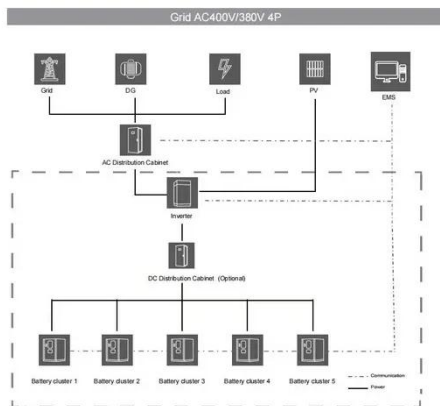

Discover SE OffGrid Portable Power Station , Sustainable Power ...

Explore Schneider Electric's OffGrid Portable Power Station, perfect for outdoor enthusiasts and home users. With huge capacity in a lightweight design, enjoy reliable power for your devices. Discover its ...

10 Best Portable Power