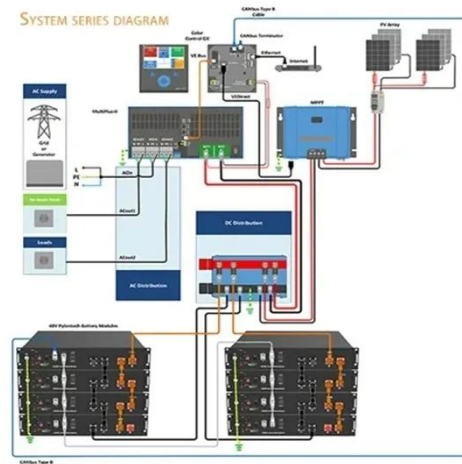

UPS Sales & Service

We offer UPS systems that are custom-selected to meet your business's power requirements, from small office setups to large-scale commercial and industrial facilities.

Port Moresby Electrical

Port Moresby Electrical (PME) recently completed the procurement, installation, and commissioning of a 20 KW Uninterruptible Power Supply (UPS) system for a valued client.

SPAC Electrical and Fire

We would like to announce the installation of what I believe to be Papua New Guinea's biggest Uninterruptible Power Supply, the UPS is rated at 1MW and supports the entire load of a 6 story

Secure Power Solutions: Reliable and Safe Energy for Your Business

At Port Moresby Electrical (PME), we understand the critical need for