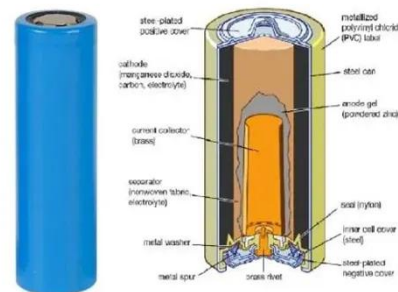

10268 LEGO Vestas Wind Turbine

It features a motorized wind turbine with adjustable blades, a spruce tree made ...