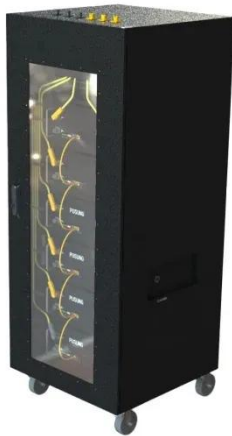

the average voltage (V) and the average power (W) generated.