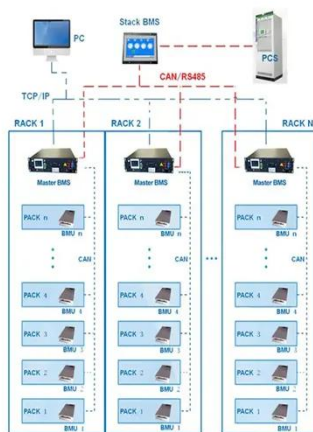

BMS Wiring Diagram