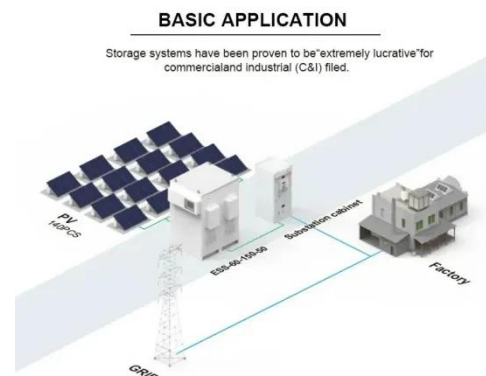

Lisbon outdoor energy storage cabinet wholesaler

Lisbon outdoor energy storage cabinet wholesaler

Outdoor cabinet type energy storage system

As a leading energy storage system supplier, Megarevo offers compact, integrated cabinet BESS designed for small C& I, hospitals, conferences, and weak power grid areas.

215kWh 768V Outdoor Cabinet ESS , Solar Power Energy Storage ...

This outdoor cabinet is designed for solar power energy storage systems, making it ideal for small-scale commercial and industrial facilities, renewable energy integration projects, and distributed power ...