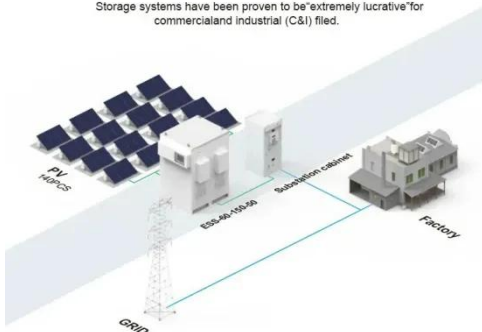

BASIC APPLICATION

Cabinet Customization: Solutions for

Large energy storage cabinets have become the backbone of power management across multiple sectors. From stabilizing solar farms in Lobamba to supporting industrial peak shaving, these ...

Lobamba Energy Storage Cabinet: Powering the Future of Industrial

Enter the Lobamba Energy Storage Cabinet, the unsung hero keeping production lines humming when the grid decides to play hide-and-seek. With the global energy storage market hitting $33 billion ...