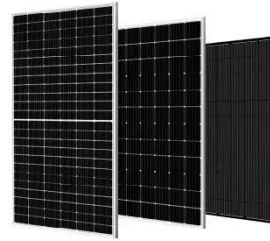

Long-lasting Battery, Large Capacity, Multi-functional Solar Outdoor

Lovsun Solar Energy Group Co.,Ltd is engaged in R& D, production and sales of PV modules, Solar Energy Systems and Batteries etc. We focus on quality, efficiency and stability of the PV products.