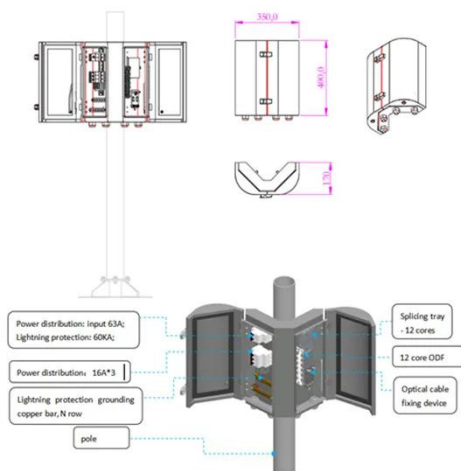

(601012.SS) , Stock Price & Latest News , Reuters

Shares in China's solar companies jumped on Wednesday after an industry executive told state media that leading firms were forming an association, raising expectations that the industry ...

LONGi Green , 601012

LONGi Green stock price, live market quote, shares value, historical data, intraday chart, earnings per share and news.

601012 Stock Price , LONGi Green Energy Technology Co. Ltd. A ...

Its products include silicon, solar cells, modules, electronic components, semiconductor materials, and equipment, photovoltaic systems and power stations.