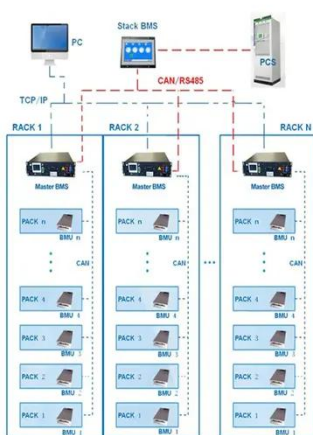

BMS Wiring Diagram