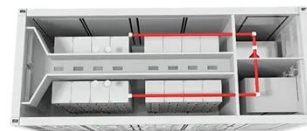

Outdoor Telecom Cabinet

Discover outdoor telecommunication cabinets with IP55/IP65 ratings, aluminum or steel construction, and cooling systems for telecom pedestals--ideal for 5G, FTTH, and network applications.