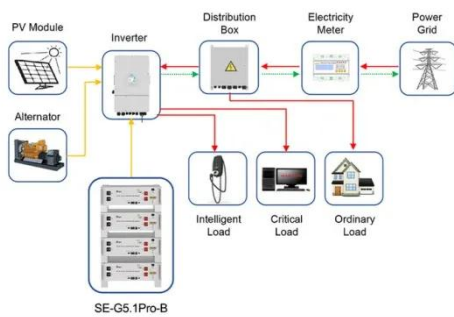

Choose a Generator for Refrigerated Containers , Conexwest

Discover how to select the best generator for refrigerated shipping containers to ensure reliable cooling.

Application scenarios of energy storage battery products

Luanda solar container communication station wind and solar

Luanda is the most expensive city in the world, according to one cost-of-living ranking. While it still has immense potential for further development of its natural resources,

Luanda generator container manufacturer

The Twin Power container solution is a container that combines two engine/alternator assemblies with/without CHP in a 40ft container, making it perfect for applications that require variable or continuous ...