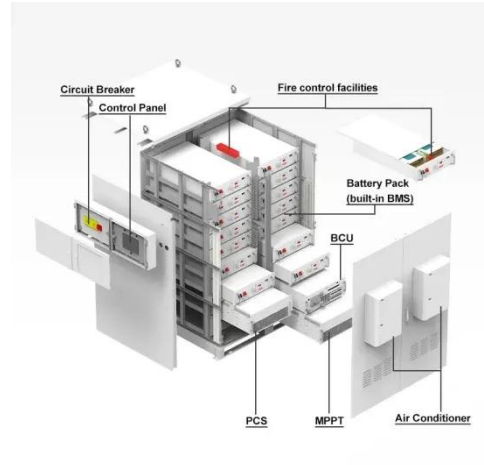

ready for the field.

Contact Us

For catalog requests, pricing, or partnerships, please visit:
<https://www.kidsandparents.pl>