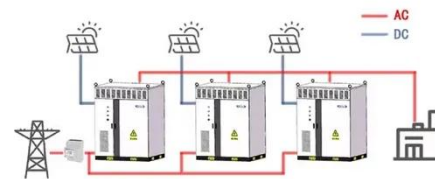

Madagascar off-grid bess cabinet 25kW

Madagascar off-grid bess cabinet 25kW

AZE BESS Cabinets

Our BESS systems are all-weather suited, with three different cabinet variations to suit any weather environment. With isolated output and online UPS for grid-connected applications, you have access ...

Madagascar Off-grid Solar Energy Storage Solution

Even when disconnected from the main grid, the system enables efficient microgrid operation, intelligent energy management, and optimized power dispatching, ensuring energy security and sustainability.

WORKING PRINCIPLE

MADAGASCAR ENERGY STORAGE CABINET INSTALLATION

Global South Utilities (GSU) has secured agreements with Madagascar to develop a 50 MW solar plant and a 25 MWh battery energy storage system (BESS) in the island nation.

BESS Cabinet

What Is a BESS Cabinet? A BESS cabinet is an industrial enclosure that integrates battery energy storage and safety systems, and in many cases includes power conversion and control systems. It is ...