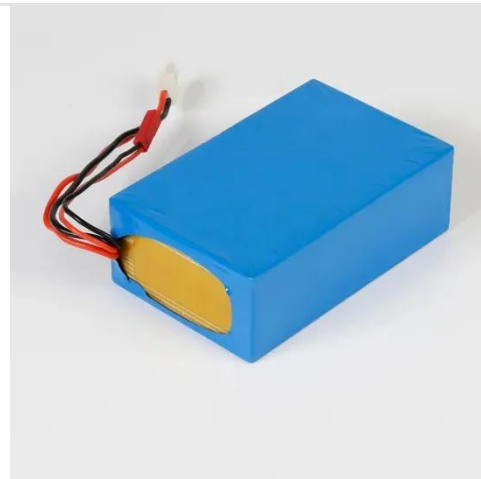

Outdoor Cabinet

The -48V DC power distribution outdoor cabinet designed by Megmeet integrates power cabinet, temperature control, battery, power distribution, and environmental detection.

Outdoor Telecom Cabinet