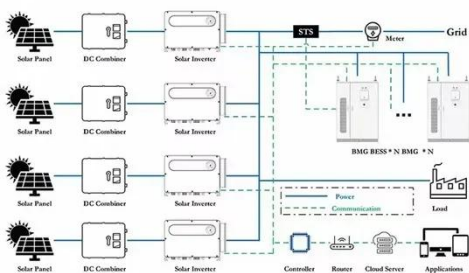

Base Station Energy Cabinet

The Base Station Energy Cabinet is a fully enclosed, weather-resistant telecom

energy cabinet designed to provide reliable power distribution and battery backup for outdoor communication networks.

OUTDOOR EQUIPMENT CABINET WITH COOLING

The cabinet is an ideal solution for physical connections of outdoor telecommunication equipment, transmission equipment, power equipment, monitoring equipment, lithium batteries and other ...