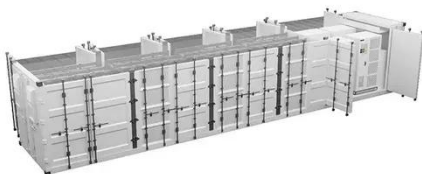

Malawi outdoor telecom cabinet 10kW

Malawi outdoor telecom cabinet 10kW

 LFP 12V 200Ah

Telecom Site Energy Storage Cabinet

The outdoor photovoltaic energy cabinet can provide reliable housing for network servers, edge computers, professional equipment, monitoring systems, photovoltaic, and battery systems.

Outdoor Telecom Cabinets , Outdoor Telecommunication Enclosure

Outdoor telecom cabinet provides an outdoor environment and security for wireless comms or wired network sites. It is made of metal or non-metal materials. It is suitable for roadside, park, roof, ...

Base Station Energy Cabinet

The Base Station Energy Cabinet is a fully enclosed, weather-resistant telecom

energy cabinet designed to provide reliable power distribution and battery backup for outdoor communication networks.