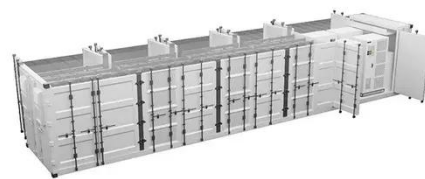

47U Server Cabinet

600*800mm Mesh/Glass Door

In summary, the 47U server cabinet provides a comprehensive and adaptable solution for data center infrastructure. With its range of dimensions, door options, and accessories, the server rack can be ...

Racks and Accessories , Schneider Electric Malaysia

Globally available wall rack ideal for server rack and network rack applications including servers, network switches, and patch panels required for Edge computing.

47U Wide Server Rack, Euro-Series , Eaton

Great for 230V IT environments, this standard-depth 47U server rack is 800 mm wide to support cable management and PDU mounting on the sides.

47U Wide Server Rack, Euro-Series