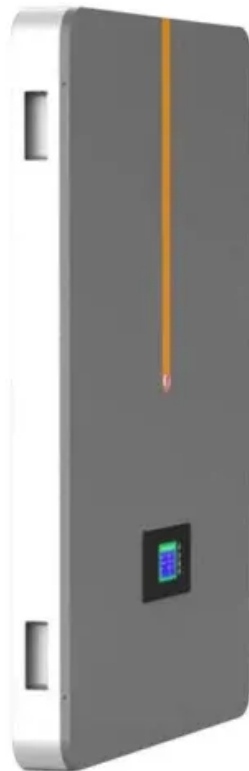

Maximum heating power of battery cabinet

Overview

Lithium-ion batteries need a battery room if their capacity exceeds 20 kWh, according to fire codes. NFPA 855 outlines ventilation and safety requirements. d performance of the EPIC Series Battery Cabinet. Also, refer to NFPA 70E for further safety guidelines, and ensure proper exhaust ventilation. The function of the battery is to store electricity in the form of chemical energy and when required to convert it to electrical energy. Electrical energy can be produced from two plates immersed in a chemical solution. The system's output may be able to be placed into an electrically safe work condition (ESWC), however there is essentially no way to place an operating battery or cell into an ESWC.