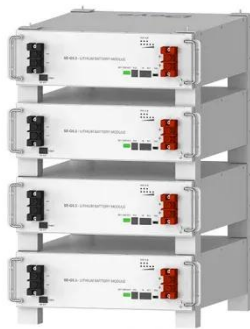

Maximum safety utilizing the safe type of LFP battery (LiFePO4) combined with an intelligent 3-level battery management system (BMS); How can a mobile energy storage system help a construction ...

Deye Official Store

10 years warranty

Mbabane 5G solar container communication station battery solar

What is a container energy storage system? Container energy storage systems are typically equipped with advanced battery technology, such as lithium-ion batteries.

Rebooting Redmond: Microsoft's new campus reflects ongoing

Microsoft's evolving Redmond campus reflects a cultural shift and raises questions about the future of work in the AI era.