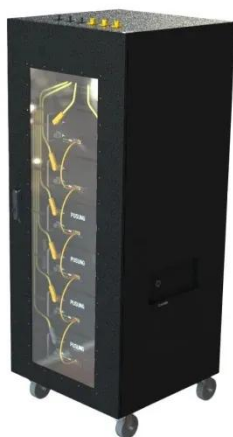

215 kWh Energy Storage Cabinet , Modular All-in-One Outdoor ...

Equipped with an Integrated PCS & EMS platform and local/remote intelligent monitoring system, the 215 kWh Energy Storage Cabinet supports big-data analytics, OTA upgrades, and centralized grid ...

50kW/100kWh outdoor All-in-one all-in-one cabinet energy storage ...

50kW/100kWh outdoor cabinet ESS solution (KAC50DP-BC100DE) is designed for small to medium size of C&I energy storage and microgrid applications. Individual pricing for large scale projects and ...