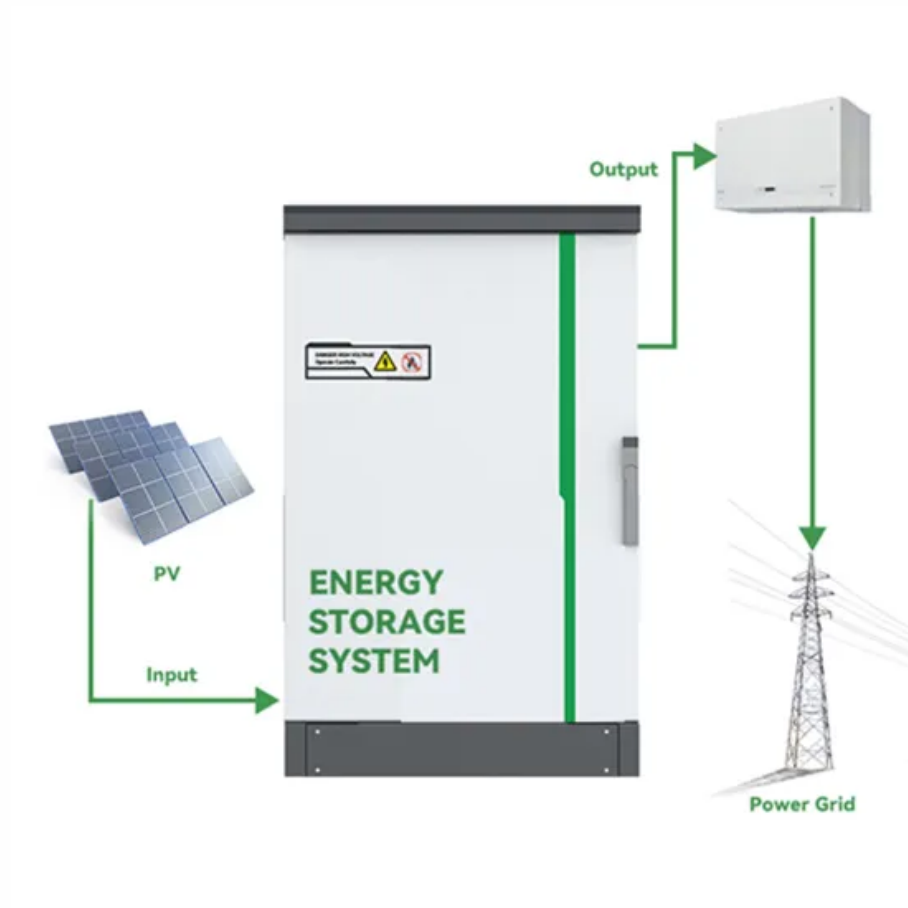

Modular Battery Cabinet IP65 Project EPC

Modular Battery Cabinet IP65 Project EPC

Energy Storage Cabinet: From Structure to Selection for Bankable

An energy storage cabinet pairs batteries, controls, and safety systems into a compact, grid-ready enclosure. For integrators and EPCs, cabinetized ESS shortens on-site work, simplifies compliance, ...

Energy Storage Solution LFP Battery Cabinet

g Energy Storage Systems Under Minimal Risk Delta's LFP Battery Cabinet feature high-voltage output for enhanced energy management efficiency. With their scalable, fire-proofing, and ...

Containerized Battery Enclosures: The Future-Proof Choice for Energy

TLS battery enclosures are built on ISO-standard container frames using marine-grade weather-resistant steel. They offer superior resistance to pressure, wind, and seismic loads.

Alibaba : ZLPOWER IP65 Battery Cabinet, modular design and ...

Designed with a modular structure, the cabinet allows for parallel installation on the same wall, providing significant space-saving possibilities and easy scalability for growing energy needs, accommodating ...