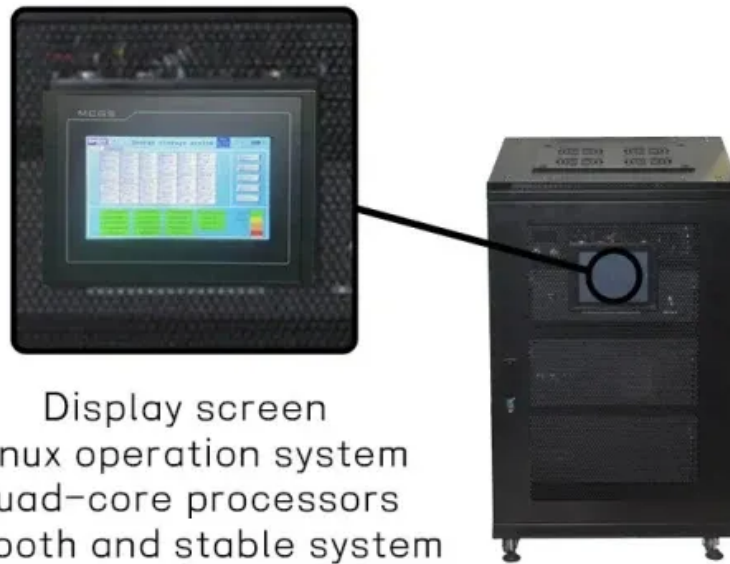

Modular Battery Cabinet for Bridges Central and Eastern Europe IP55

Modular Battery Cabinet for Bridges Central and Eastern Europe IP55

BESS Commerical Energy Storage Cabinet System , AZE

By seamlessly integrating leading brands hybrid inverters into the IP55-protected battery cabinet, a compact, easy-to-install, and high-performance turnkey energy storage system is achieved. This