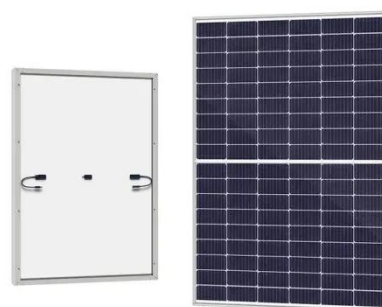

EH Series Modular Energy Storage Converter

This manual mainly introduces the installation, transportation, electrical connections, debugging, operation, troubleshooting and maintenance management of this series of energy storage converters.