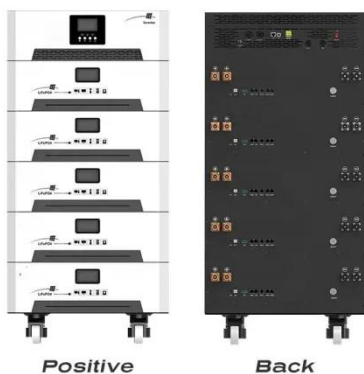

Modular Power Brochure English

For short or long term demands, planned contingencies or emergencies, Atlas Copco Rental is available 24/7 to assist you and provide the most cost- and energy-efficient solutions that meet (and exceed) ...

Custom Modular Home Energy Storage System