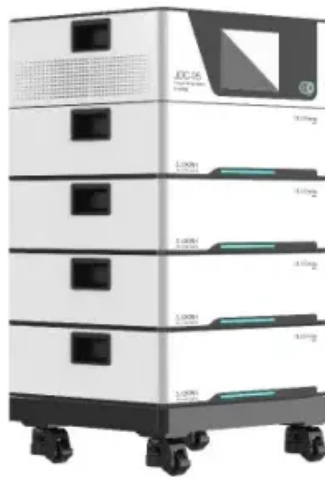

Modular Energy Storage Unit 20kW Rental Service