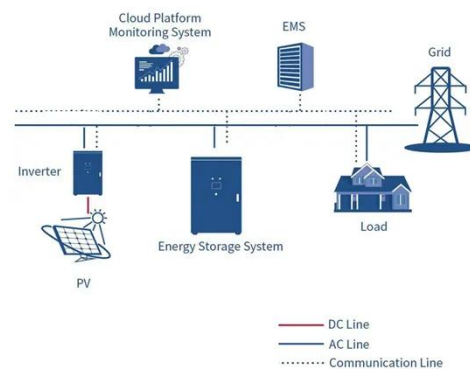

Battery Cabinets & Racks

Eram Power Electronics Company designs and builds custom DC enclosures for battery systems and/or chargers. A typical cabinet integrates batteries, racking and chargers into an indoor (NEMA 1 or ...