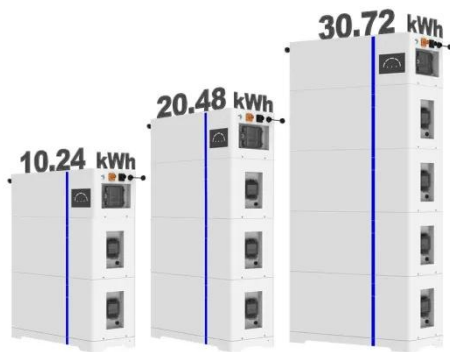

Serveredge CBN-27RU-88FS fully assembled rack enclosure is a perfect ...

ESS

NavePoint 42U Server Rack Cabinet, 800mm depth, Fan ...

The 42U NavePoint Commercial Series network server cabinets have capacity and quality --everything it takes to get the job done right for your high-density applications that rack and store a range of 19 ...

48U Extra-Deep 800mm Wide Server Rack Enclosure , Eaton

48U deep extra-wide rack enclosure houses, organizes and secures network equipment with extra room on the sides for cable management and PDU mounting.

19" Lithium Battery Rack Cabinet, 18U, Black, 990H x 600W x ...