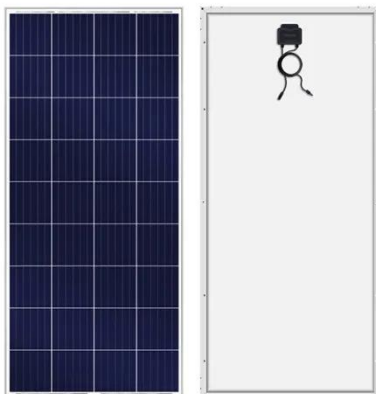

Seismic Relay Racks and SCADA Enclosures , Hardcraft

Hardcraft designs and builds premium Distribution, Substation, and Baggage Inspection solutions for customers across the North America and around the world. Our work isn't done until you're satisfied.

...