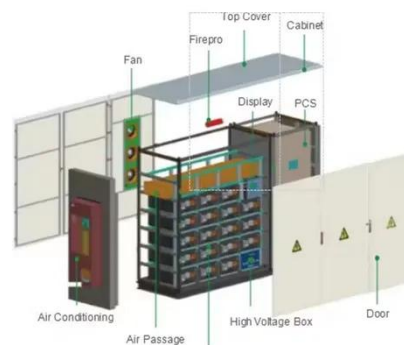

Outdoor Cabinets for Rail Applications

Fig. 3: Outdoor Modular Cabinet for Rail Applications - closed ly important when installed out doors. Not only must the power loss of the installed components be dissipated, but daily or seasonal outside ...