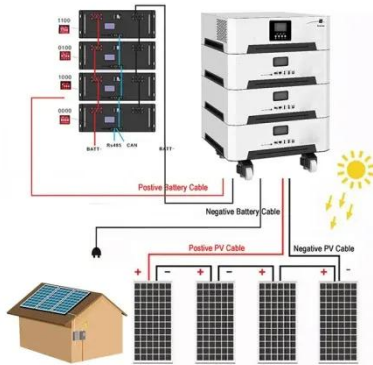

Outdoor telecom cabinets are essential for reliable communication. Durable, weatherproof designs with cooling systems for telecom equipment. Perfect for networking.

Contact Us

For catalog requests, pricing, or partnerships, please visit:
<https://www.kidsandparents.pl>