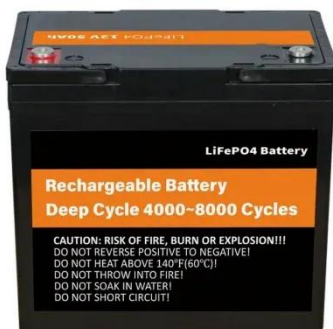

Commercial Telecom Energy Storage Cabinets , Outdoor Battery Cabinet

Commercial and industrial outdoor battery cabinets for telecom sites and base station energy systems. Waterproof IP rated enclosures for lithium batteries, hybrid power, and backup energy solutions, ...