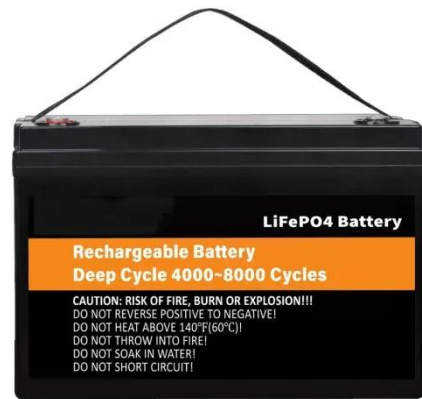

All-in-One Energy Storage Cabinet & BESS Cabinets , Modular, ...

AZE's All-in-One Energy Storage Cabinet & BESS Cabinets offer modular, scalable, and safe energy storage solutions. Featuring lithium-ion batteries, smart BMS, and thermal management, they're ideal ...