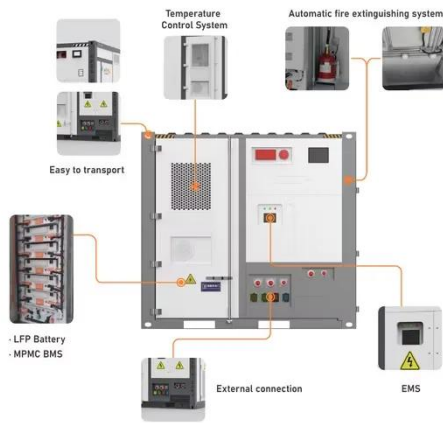

New Energy Battery Cabinet at Lome Telecom Site