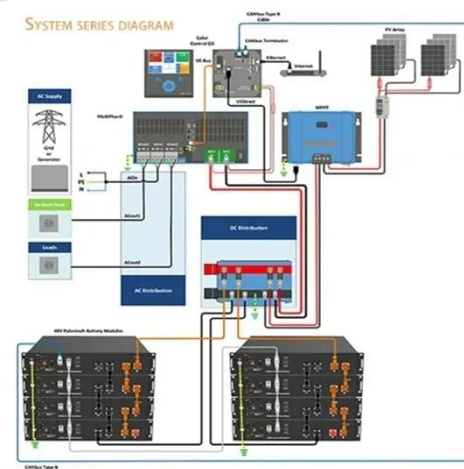

100 KWh-500KWh Solar Battery Storage Cabinet, 100kWh Battery ...

This integrated solar battery storage cabinet is engineered for robust performance, with system configurations readily scalable to meet demands such as a 100kwh battery storage requirement.