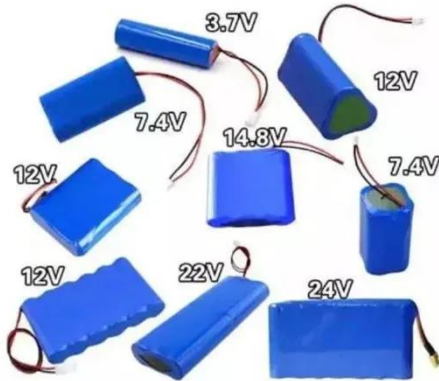

Night solar battery cabinet

Solar Battery Enclosure

Protect your solar batteries with our tested, waterproof enclosures today! KDM solar battery cabinets provide you with the ultimate outdoor dust-tight, watertight, and weatherproof solution for your solar ...

The Ultimate Guide to Solar Battery Storage Cabinets

This guide will delve into the benefits of solar battery storage cabinets, with a special focus on indoor storage solutions, their key features, and how they can enhance the performance ...