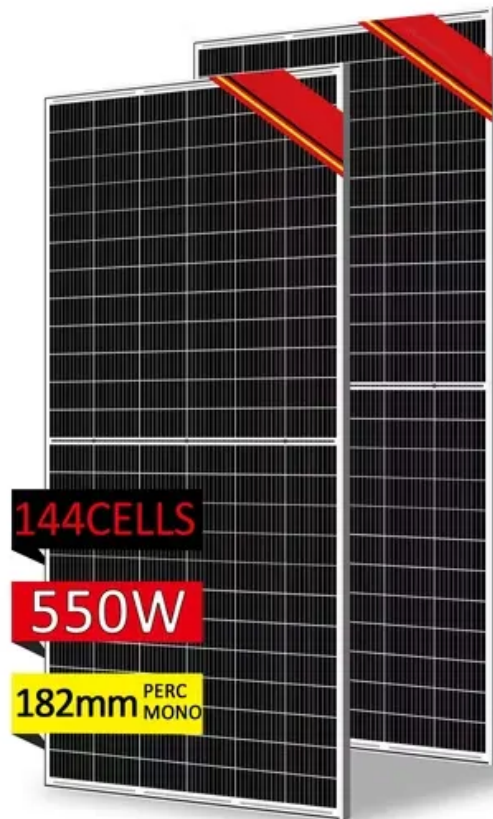

Night solar battery cabinet

Night solar battery cabinet

Solar Battery Enclosure

Protect your solar batteries with our tested, waterproof enclosures today! KDM solar battery cabinets provide you with the ultimate outdoor dust-tight, watertight, and weatherproof solution for your solar ...