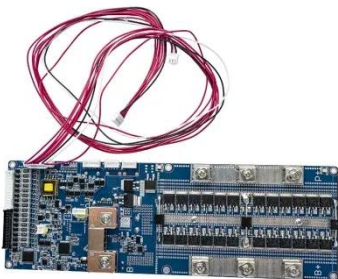

Niue Weather Station uses 500kW solar energy storage cabinet

Overview

As island nations face rising fuel costs and climate threats, this 2. The Niue Energy Storage Station stands as a testament to sustainable energy. The solar system is connected to a 3MWh lithium ion battery energy storage solution (BESS) connected to the grid at Niue's power station. Vector PowerSmart's state-of-the-art energy. Presently, as the world advances rapidly towards achieving net-zero emissions, lithium-ion battery (LIB) energy. The Pole Type Base Station Cabinet is emerging as a transformative solution for energy management, particularly in urban environments. This article explores how these innovative Energy Cabinets can change the energy supply mode, their benefits, and their applications in modern infrastructure. 79MWp photovoltaic solar array, 8. A battery energy storage system (BESS), battery storage power station, battery energy grid. How does a small island nation like Niue ensure stable power supply while transitioning to renewable energy?

The answer lies in its innovative energy storage system – a game-changer combining solar power optimization and grid reliability solutions.

Niue Weather Station uses 500kW solar energy storage cabinet

Niue Maps & Facts

Covering a land area of 261 sq.km (100.95 sq mi), Niue is an island country and a raised coral atoll located in the southwestern Pacific Ocean. Niue is one of the world's largest coral islands. ...

Battery cabinet deployment in Niue

The launch marks a critical milestone in Niue's journey to strengthen and modernize its energy infrastructure. The solar system is connected to a 3MWh lithium ion battery energy storage solution ...

NIUE POWER STATION ENERGY STORAGE SYSTEM ...