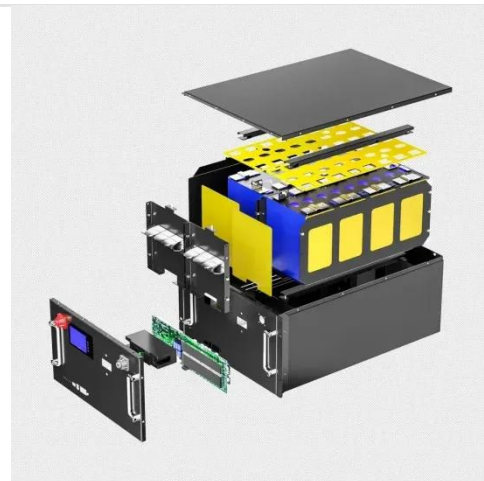

Niue Weather Station uses 500kW solar energy storage cabinet

Overview

As island nations face rising fuel costs and climate threats, this 2. The Niue Energy Storage Station stands as a testament to sustainable energy. The solar system is connected to a 3MWh lithium ion battery energy storage solution (BESS) connected to the grid at Niue's power station. Vector PowerSmart's state-of-the-art energy. Presently, as the world advances rapidly towards achieving net-zero emissions, lithium-ion battery (LIB) energy. The Pole Type Base Station Cabinet is emerging as a transformative solution for energy management, particularly in urban environments. This article explores how these innovative Energy Cabinets can change the energy supply mode, their benefits, and their applications in modern infrastructure. 79MWp photovoltaic solar array, 8. A battery energy storage system (BESS), battery storage power station, battery energy grid. How does a small island nation like Niue ensure stable power supply while transitioning to renewable energy?

The answer lies in its innovative energy storage system – a game-changer combining solar power optimization and grid reliability solutions.

Niue Weather Station uses 500kW solar energy storage cabinet

Niue Maps & Facts

The launch marks a critical milestone in Niue's journey to strengthen and modernize its energy infrastructure. The solar system is connected to a 3MWh lithium ion battery energy storage solution ...

NIUE POWER STATION ENERGY STORAGE SYSTEM ...