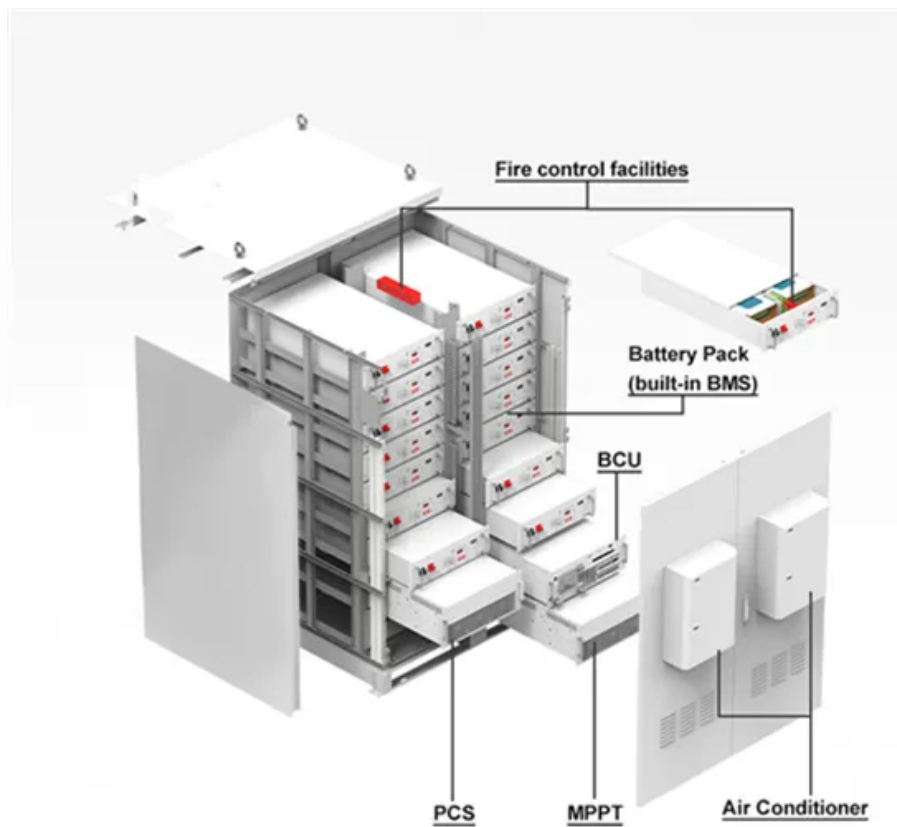

North Asia solar container communication station Inverter Parts

North Asia solar container communication station Inverter Parts

BASIC APPLICATION

Storage systems have been proven to be "extremely lucrative" for commercial and industrial (C&I) fields.

Communication container station

It is used in scenarios such as communication base stations, smart cities, transportation, power systems and other edge sites to provide stable power supply and optical distribution networks.

5G SOLAR CONTAINER COMMUNICATION STATION INVERTER ...

Solar container communication station Huawei 4850 power supply The Huawei R4850G2 is a very capable 48V Telecommunications grade power supply available brand-new at cheap surplus prices ...

How to start the solar container communication station inverter ...

The container integrates all necessary components for off-grid or grid-tied solar power generation, including solar panels, inverters, charge controllers, battery storage