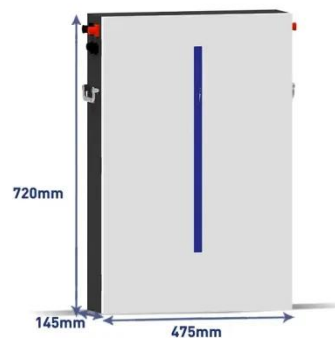

AZE BESS Cabinets

AZE's all-in-one IP55 outdoor battery cabinet system with DC48V/1500W air conditioner is a compact and flexible ESS based on the characteristics of small C&I loads. The commercial and industrial (C & ...