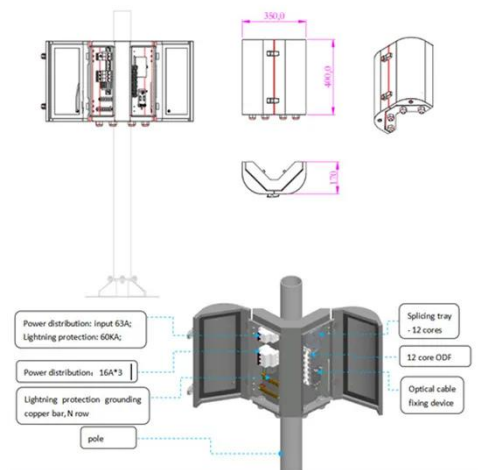

off grid solar inverter boasts a three-stage mains charging method (constant current, constant voltage, float). The inverter output efficiency exceeds 85%,

...

Contact Us

For catalog requests, pricing, or partnerships, please visit:
<https://www.kidsandparents.pl>