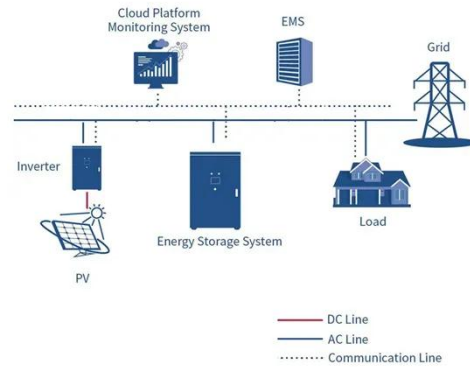

Integrated Outdoor Battery Energy Storage Cabinet

It is an All-in-One system comprises of PCS, batteries, BMS, EMS, MPPT, automatic fire control system and temperature control system. High-performance EV grade LiFePo4 batteries

...

Battery Cabinet,Battery Storage Cabinet,Battery Bank Rack

The outdoor offgrid energy storage solution has been designed to ensure longer backup time for video surveillance system and remote communication system in oil and gas industry.

NOUAKCHOTT ENERGY STORAGE CABINET POWERING

...

Next-generation battery management systems maintain optimal operating conditions with 45% less energy consumption, extending battery lifespan to 20+ years. Standardized plug-and-play designs ...