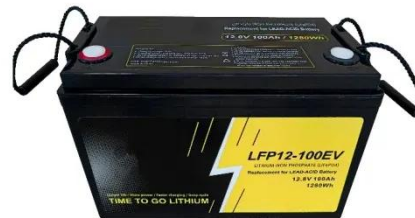

Nouakchott outdoor communication battery cabinet customized into

---

professional Customizable Outdoor Telecom Cabinet custom,oem

In the complex and demanding power grid environments of South America, outdoor integrated power supply cabinets are critical infrastructure, ensuring uninterrupted power supply to grid monitoring, ...

Integrated Outdoor Battery Energy Storage Cabinet

It is an All-in-One system comprises of PCS, batteries, BMS, EMS, MPPT, automatic fire control system and temperature control system. High-performance EV grade LiFePo4 batteries

...

Battery Cabinet,Battery Storage Cabinet,Battery Bank Rack

The outdoor offgrid energy storage solution has been designed to ensure longer backup time for video surveillance system and remote communication system in oil and gas industry.