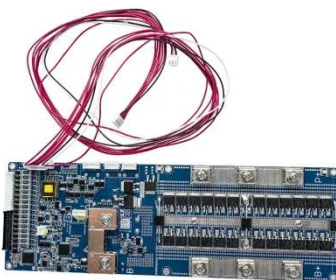

NUKU ALOFA LARGE ENERGY STORAGE CABINET ...