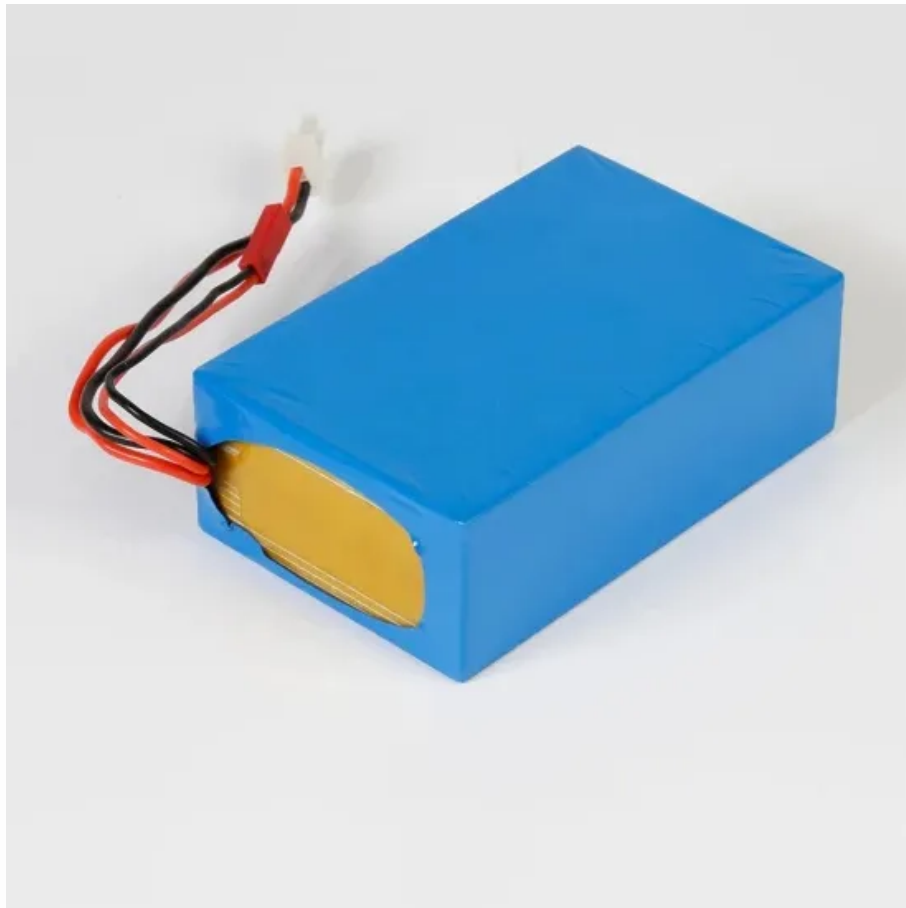

Nukua Iofa outdoor telecom cabinet 250kW

Nukua Iofa outdoor telecom cabinet 250kW

Outdoor Telecom Cabinet Energy Storage: 100-250kw 100-500kwh ...

Integrated Substations: Pre-installed box-type substations featuring compact structure, quick installation, energy-saving, and environmental protection, suitable for urban power grids, temporary power use, ...