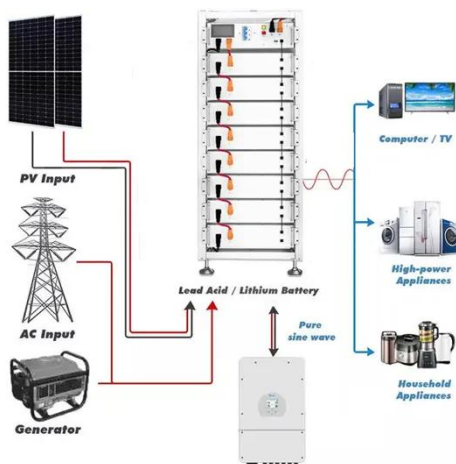

Nukua Iofa outdoor telecom cabinet 250kW

Nukua Iofa outdoor telecom cabinet 250kW

Outdoor Telecom Cabinet Energy Storage: 100-250kw 100-500kwh ...

Integrated Substations: Pre-installed box-type substations featuring compact structure, quick installation, energy-saving, and environmental protection, suitable for urban power grids, temporary power use, ...

Our cabinets are built to withstand harsh weather conditions and provide excellent protection for power management systems, telecom base stations, energy storage battery systems, and radio equipment.

PUSUNG-R (Fit for 19 inch cabinet)