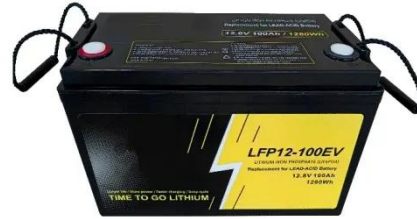

5MWh Grid Scale Battery Energy Storage System

The fire protection system can penetrate into each battery module to ensure the safety of the entire cabinet and minimize the damage in case of fire. Product features(Grid Scale Battery Energy ...