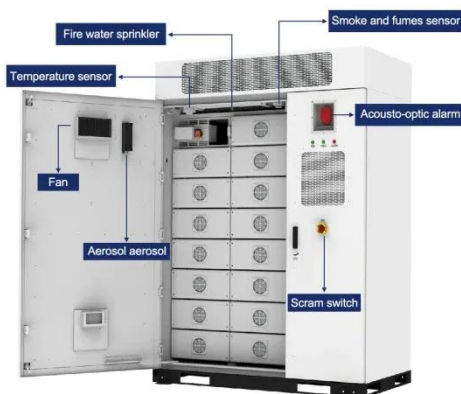

Energy Storage Equipment, Energy storage solutions, Lithium battery

The Huijue Group Off-Grid Solution comprises three main components: photovoltaic systems, energy storage systems, and off-grid systems, enabling energy self-sufficiency.