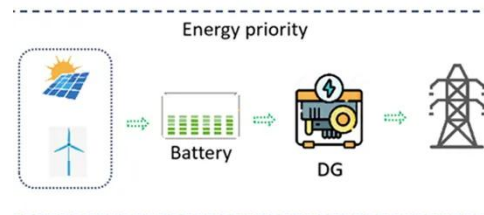

Off-grid bess cabinet fast charging genuine product guarantee

---

Bess Cabinet Solar System Energy Storage Battery 125kwh

Bess Cabinet Solar System Energy Storage Battery 125kwh, Find Details and Price about Storage System on off Grid Hybrid Outdoor Battery Cabinet from Bess Cabinet Solar System ...

BESS Cabinet

A BESS cabinet (Battery Energy Storage System cabinet) is no longer just a "battery box." In modern commercial and industrial (C& I) projects, it is a full energy asset --designed to reduce electricity ...

Commercial and Industrial Energy Storage Cabinet BESS , Anern

Liquid cooled outdoor 215KWH 100KW lithium battery energy storage system cabinet is an energy storage device based on lithium-ion batteries, which uses lithium-ion batteries as energy storage ...