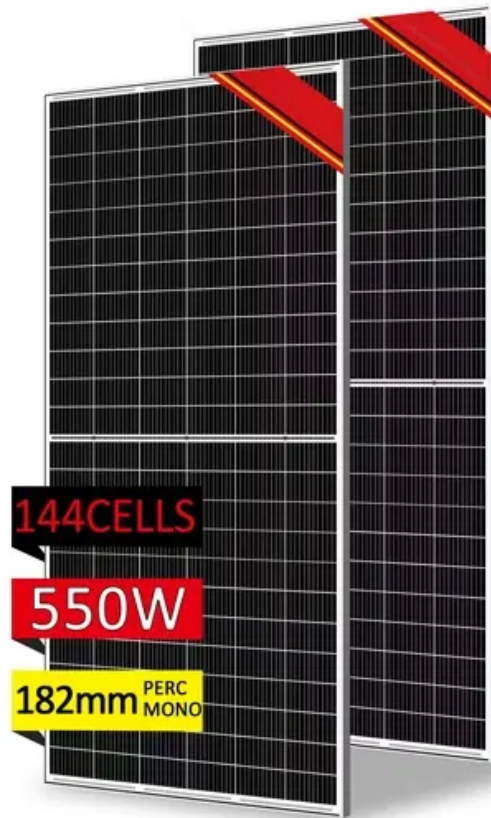

# Off-grid bess cabinet used at a campsite in canberra 20kW

## Off-grid bess cabinet used at a campsite in canberra 20kW