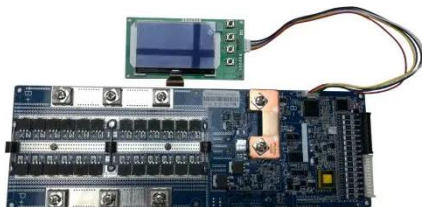

Unlike diesel generators, BESS units use lithium-ion battery technology to deliver quiet power without diesel exhaust fumes. Site operations are safer and more efficient without the hassle of diesel-related ...