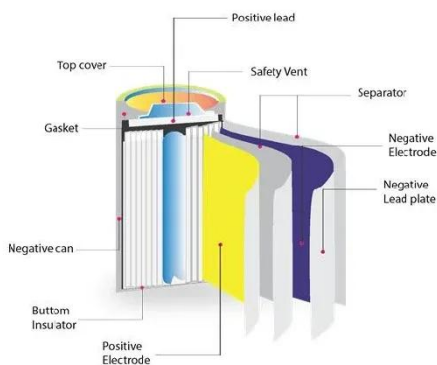

Outdoor Enclosures , NEMA-Rated Telecom Cabinets , IP55, IP65

Explore AZE's premium NEMA-rated and weatherproof enclosures designed for telecom, industrial electrical, and energy storage applications. Built to withstand harsh environments and extreme ...

Outdoor Telecom Cabinet , Outdoor Telecom Enclosures , Cube Cabinet

Charles Universal Broadband Enclosures (CUBE) are constructed to withstand the elements and provide superior protection for active electronics in all environments.