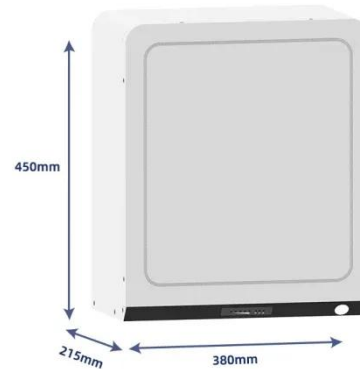

Outdoor Enclosure Solutions

Rittal offers outdoor enclosures and the appropriate climate control features as standard, to provide maximum protection for your systems and equipment outside.

Outdoor Telecom Cabinets & Enclosures , NEMA-Rated

Our top-hinging, medium-security MDU enclosure provides protected access for multi-dwelling fiber or telecom equipment and features a durable powder-coated design, secure hinged door, ample cable ...

Weatherproof Outdoor Electrical Enclosures , Durable Outdoor ...

Discover AZE Telecom's weatherproof outdoor electrical enclosures and durable outdoor cabinets. Protect your electrical and telecom equipment from harsh environments with our IP-rated, ...