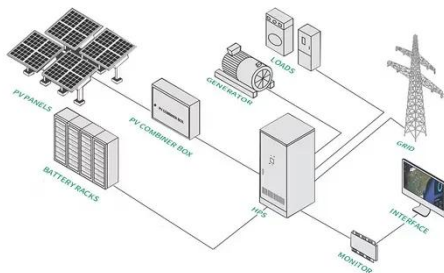

The CUBE product line incorporates design flexibility to quickly customize dimensions and functionality. When combined with our optimized manufacturing facilities, customers get a fast "right fit" solution for ...

Top Manufacturer of Outdoor Enclosures, Telecom Cabinets & BESS

Whether you need NEMA-rated outdoor enclosures, outdoor telecom cabinets, BESS solutions, or cabinet air conditioners, AZE has the expertise and products to meet your needs.

Custom Outdoor Communication Cabinets

We specialize in high-precision, weatherproof outdoor communication cabinets engineered for extreme conditions. Our custom designs withstand high temperatures (-40°C to ...

Contact Us

For catalog requests, pricing, or partnerships, please visit: