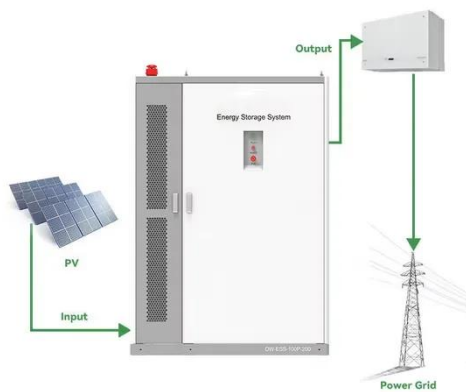

from." more. 2. ZavaZone. "They also had a parkour course, one rock climbing wall, ...