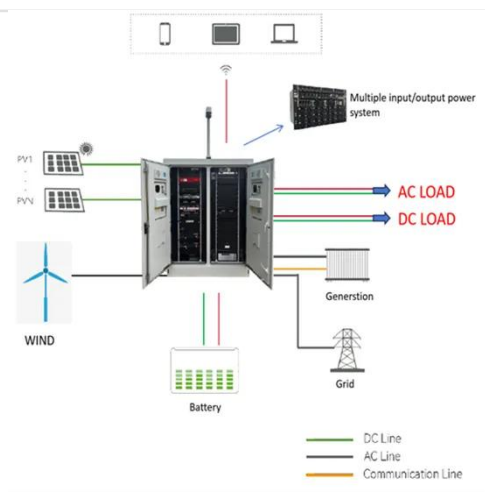

favorite outdoor attractions.