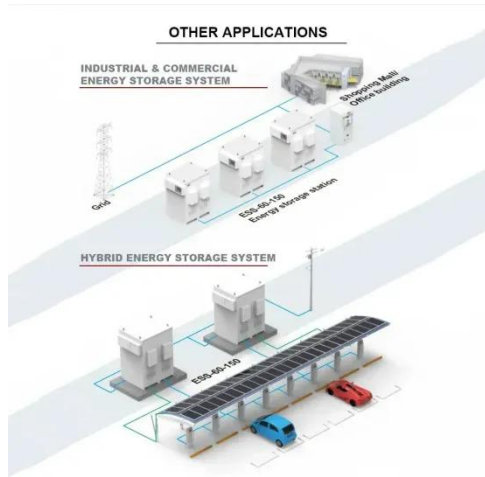

Outdoor cabinet for communication base station energy storage systems

---

Outdoor Telecom Cabinet

Our energy storage solution is flexible in design and can be seamlessly integrated with various existing base station power systems. The modular design can better adapt to different types of base stations, ...

The best Hiking in and near Ashburn, Virginia

Looking for the best hiking in Ashburn? We've got you covered with the top trails, trips, hiking, backpacking, camping and more around Ashburn. The detailed guides, photos, and reviews are all ...