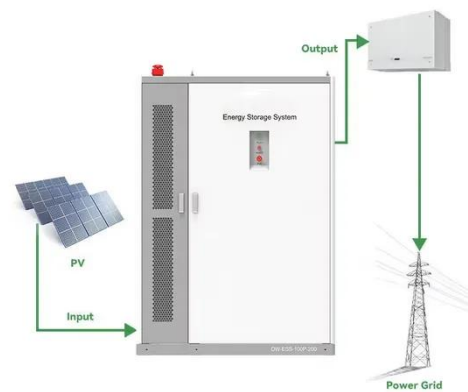

Outdoor Power Supply for External Discharge: Key Solutions for

That's where outdoor power supply for external discharge systems shine. These rugged solutions bridge the gap between energy generation and consumption, particularly in scenarios where grid power is ...