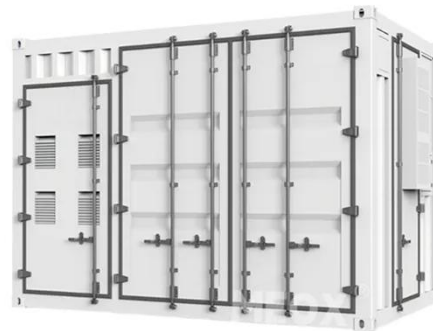

Weatherproof Outdoor Electrical Boxes at Tractor Supply Co.

Keep your farm running safe with weatherproof outdoor electrical boxes from Tractor Supply. Built tough for any job, rain or shine!