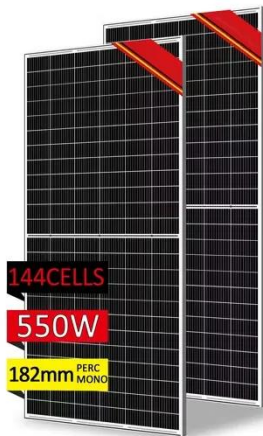

The 7 Best Portable Power Stations for Outages and Outings

Bring big backup power with you with these expert-recommended portable power stations, which can store enough power to charge electronics, appliances, and more.

Best portable power stations: Reliable off-grid power & backup