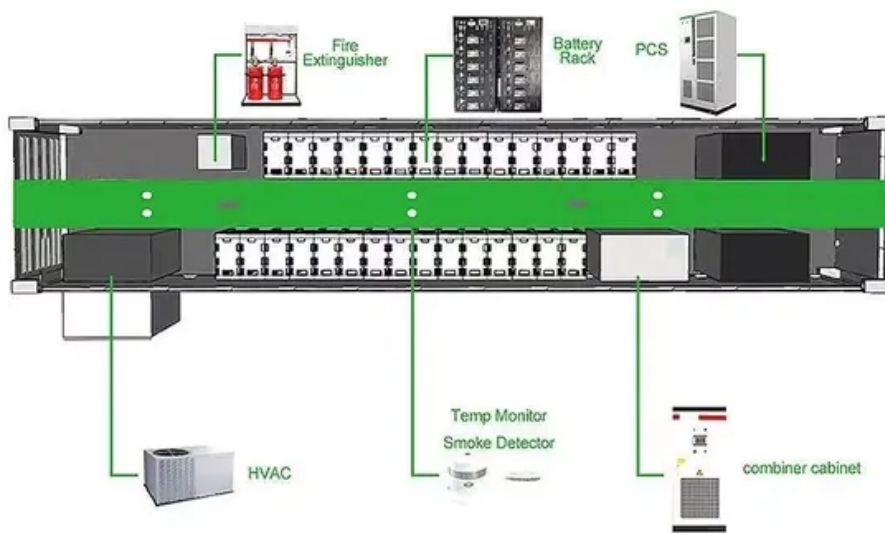

Outdoor solar power hub 650w

Outdoor solar power hub 650w

650W Solar Panel Guide 2025: Complete Specs, Testing & Top Models

Complete 650W solar panel guide covering technical specs, real-world testing, installation requirements, and top manufacturer comparisons. Expert analysis included.

High-Efficiency 650W Outdoor Solar Panel for Photovoltaic Systems

Our state-of-the-art photovoltaic production line ensures high-quality products. We have established a production capacity of 3GW and our product lineup includes PERC, TOPCon, and other high ...

Tycon Systems RPMS24-360-650

The RPMS24-360-650 Mobile Solar Pro(TM) outdoor mobile power system is designed for temporary power applications like Construction Sites, Concerts and Festivals, Emergency Power, Agriculture ...