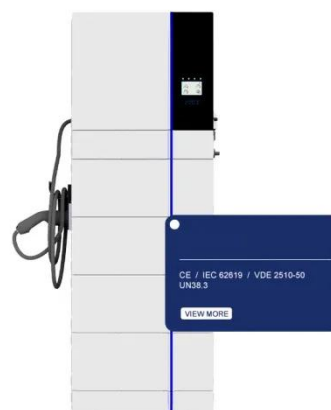

High Capacity 650W Solar Energy Generator Outdoor