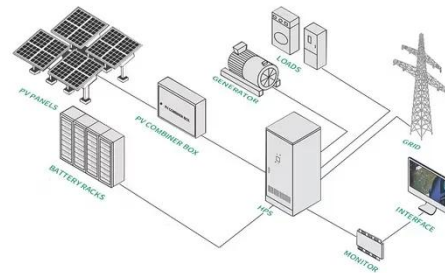

Outdoor solar power hub t50

Outdoor solar power hub t50

T50 3000W 5376wh High Power Energy Storage Outdoor Emergency ...

T50 3000W 5376wh High Power Energy Storage Outdoor Emergency Mobile Power Home Solar Mobile Charging Lighting Portable Power Station US\$1,439.00 1-10 Pieces US\$1,410.00

T50 Solar System, Durable Solar Generator, 3000w Portable ...

The T50 Solar System is a high-performance 3000W portable solar generator engineered for durability and efficiency. Designed with advanced MPPT solar charge controller technology, this solar power ...

Big Capacity T50 Portable Power Station 5000w Solar

Reliable Power Source:With a pure sine wave inverter and MPPT controller, enjoy a stable and safe power supply. Efficient Solar Charging:Capable of harnessing solar power with a 650W max input, ...

Big Capacity T50 Portable Power Station

The Big capacity T50 Portable Power Station offers a massive 5376Wh capacity, making it an ideal solution for extended off-grid power needs, particularly suitable for users who require a reliable ...