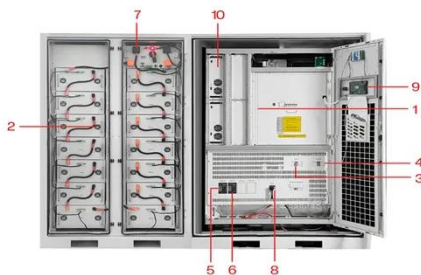

Tapo 4K Outdoor Solar-Powered Cameras C460 KIT x 2-Camera Smart Hub

The built-in rechargeable battery offers up to 180 days* of performance on a single charge, ensuring your outdoor camera remains operational with minimal maintenance.